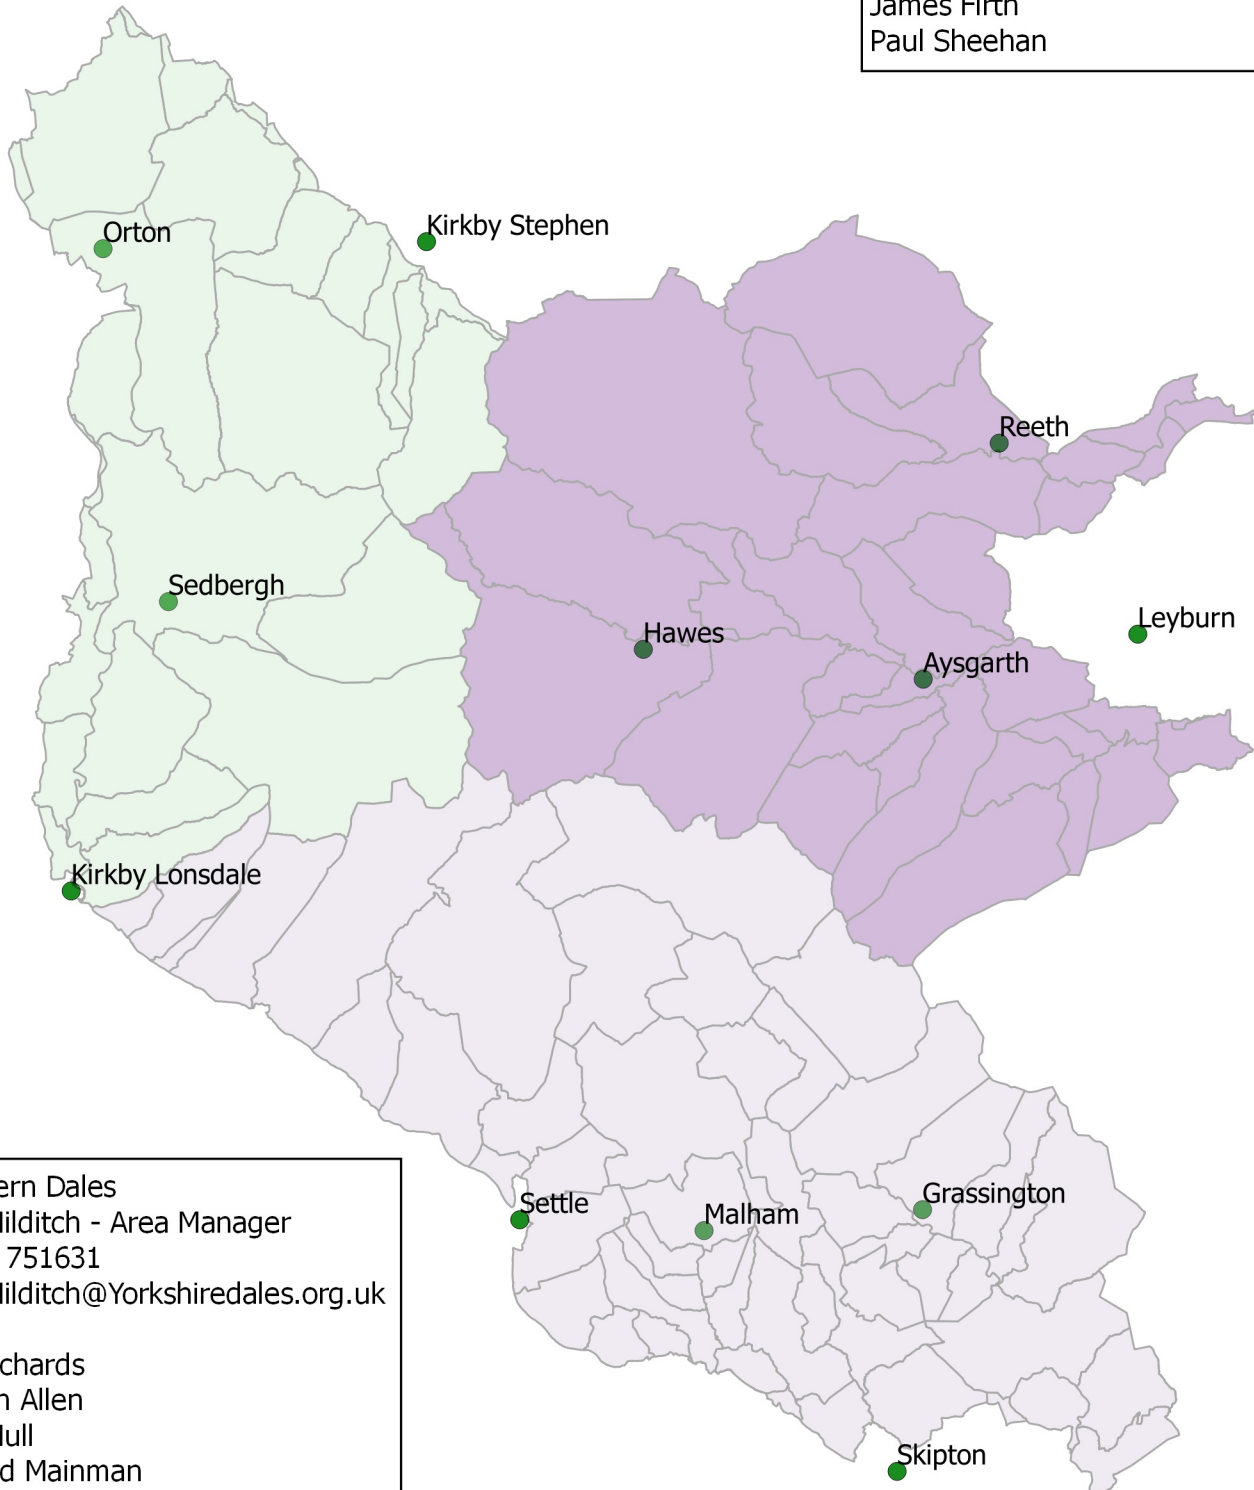

Ranger Service

Area Teams

Scale 1:350,000

Western Dales
Steve Hastie - Area Manager
01539 626104
Steve.Hastie@Yorkshiredales.org.uk

Paul Wilkinson
Suzannah Barningham
Graham Pye

Northern Dales
Matt Neale - Area Manager
01969 652387
Matt.Neale@Yorkshiredales.org.uk

Michael Briggs
Nigel Metcalfe
Ian Broadwith
James Firth
Paul Sheehan

Southern Dales
Kate Hilditch - Area Manager
01756 751631
Kate.Hilditch@Yorkshiredales.org.uk

Phil Richards
Nathan Allen
Josh Hull
Richard Mainman
Giovanni Mezzanotte
Rob Wilson