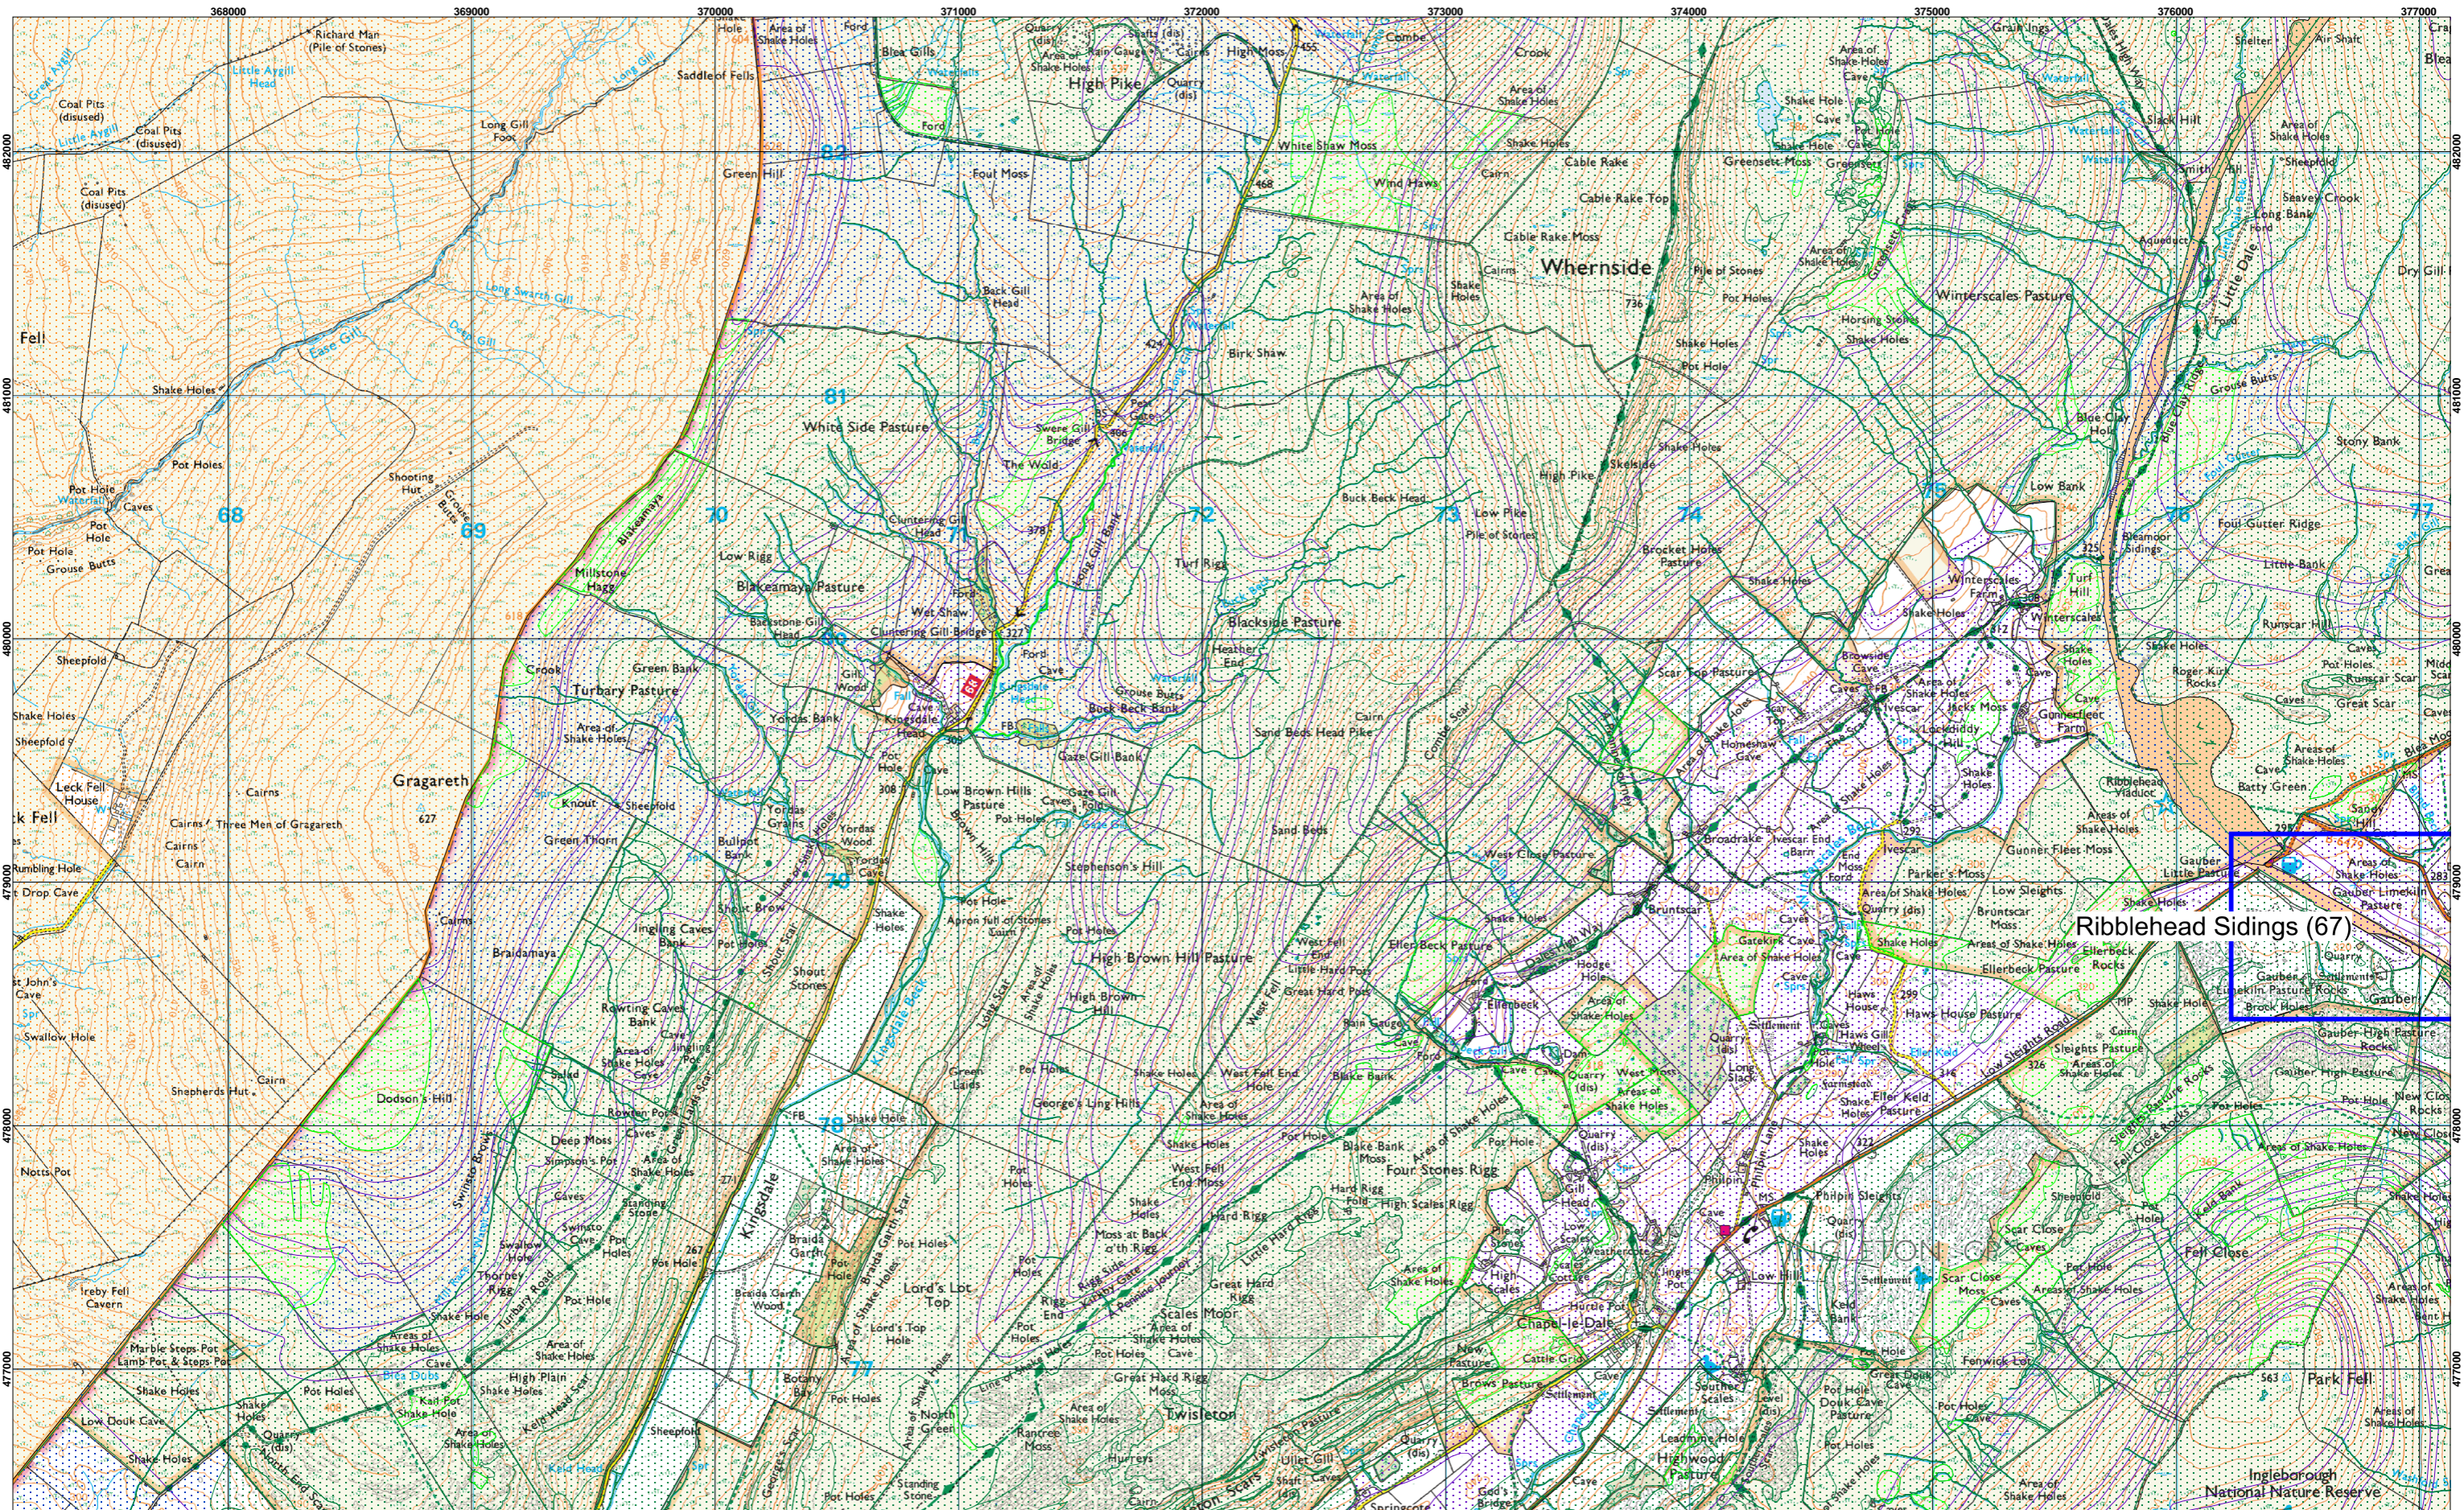

Yorkshire Dales Local Plan

Proposal map 26

Scale 1:25000

Version 2.0

Ribblesdale Sidings (67)