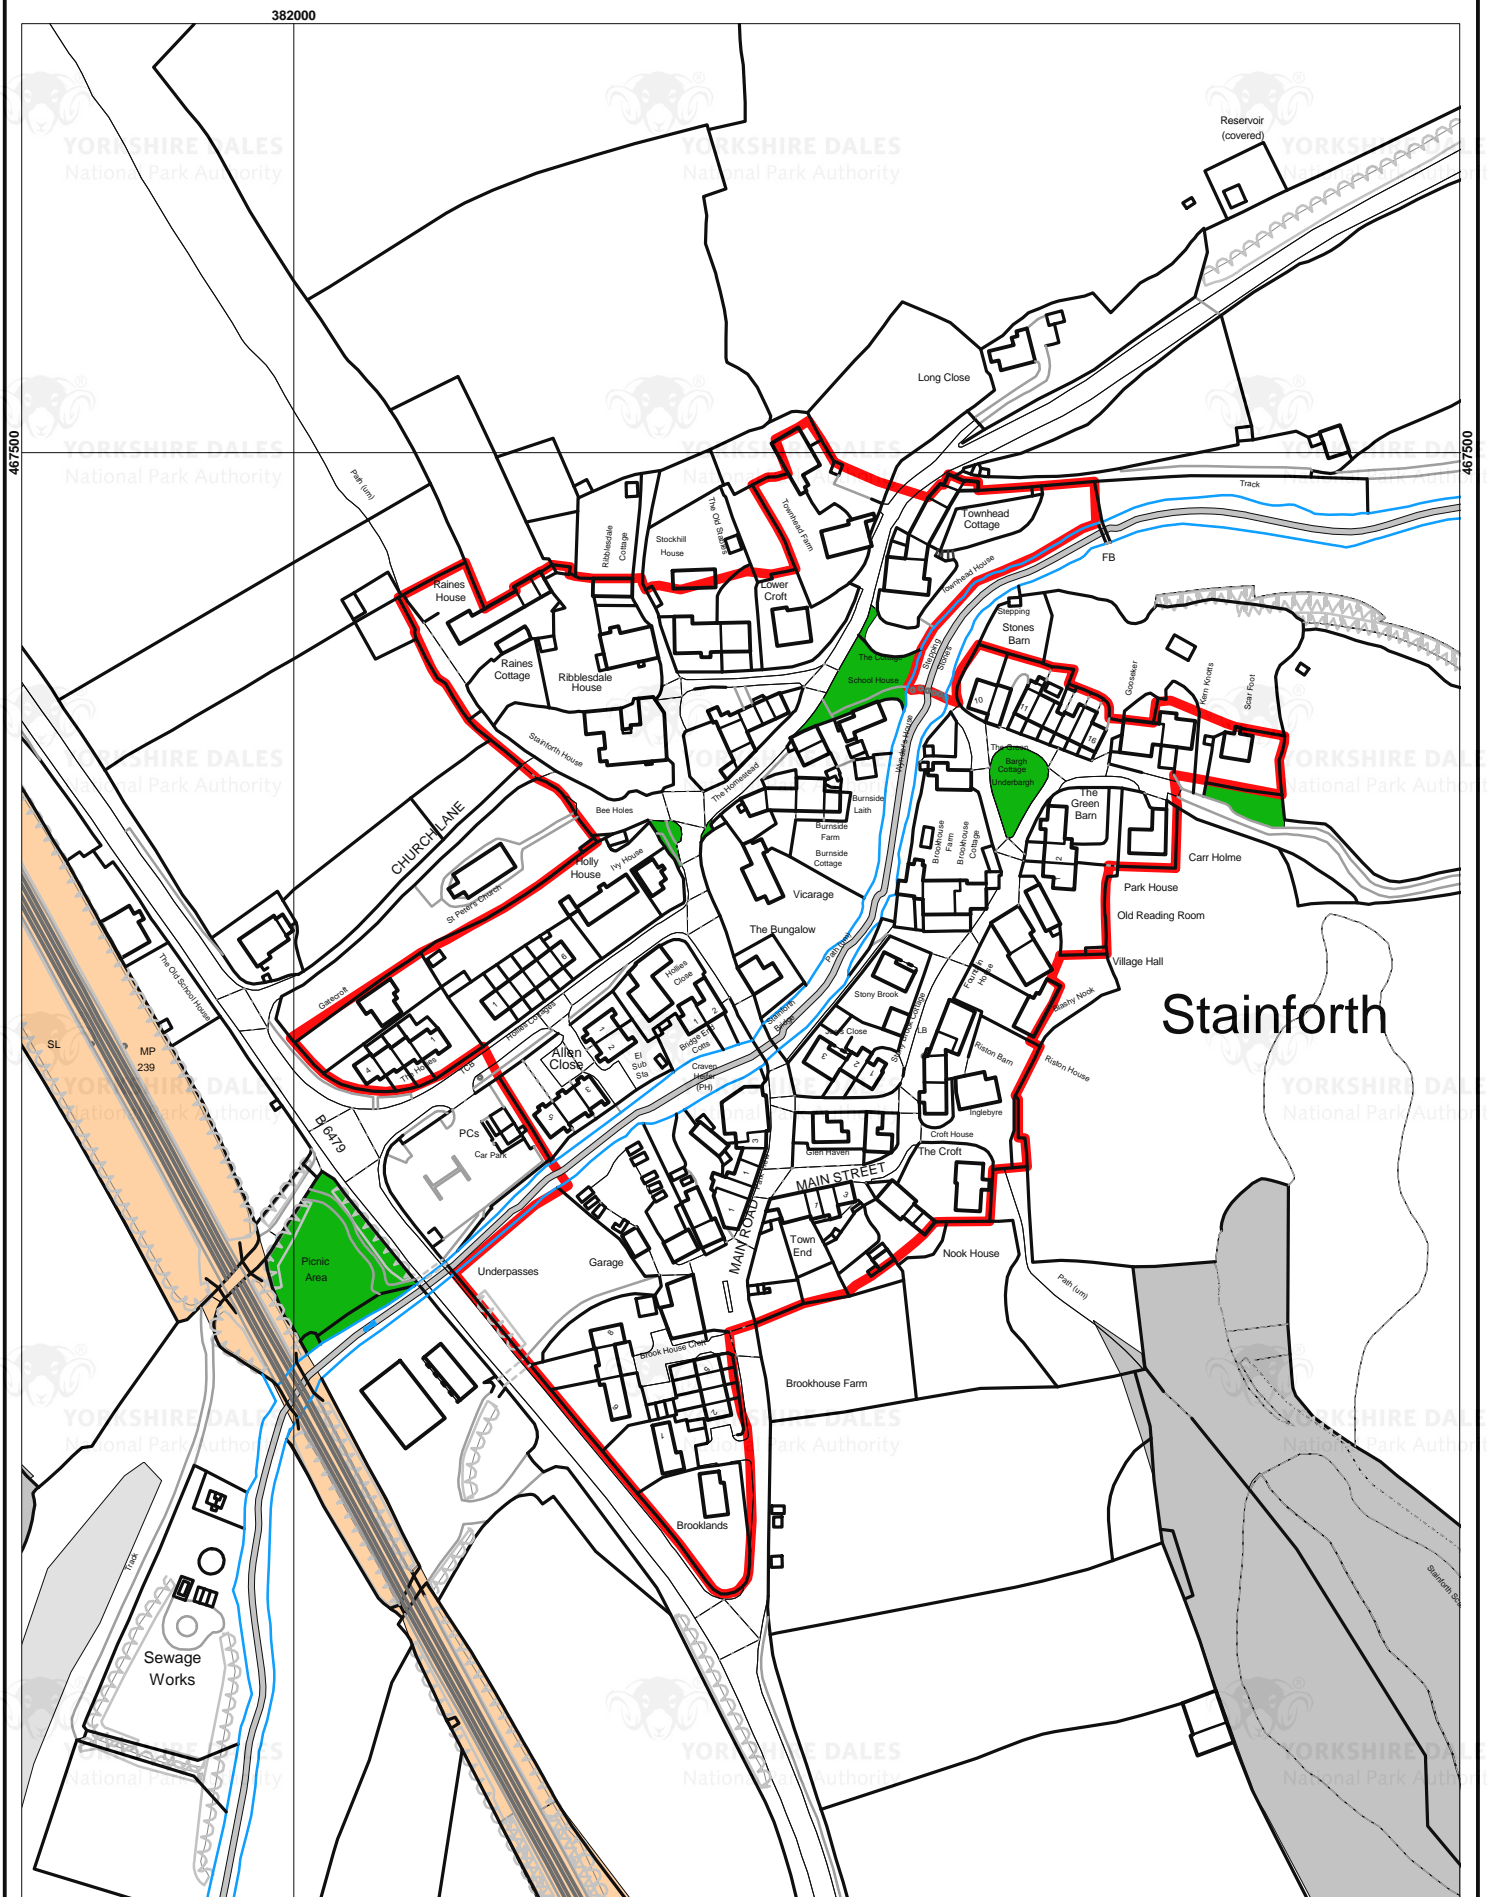

Yorkshire Dales Local Plan

Inset map 73 - Stainforth

Scale 1:2500

Version 2.0

YORKSHIRE DALES
National Park Authority

Stainforth