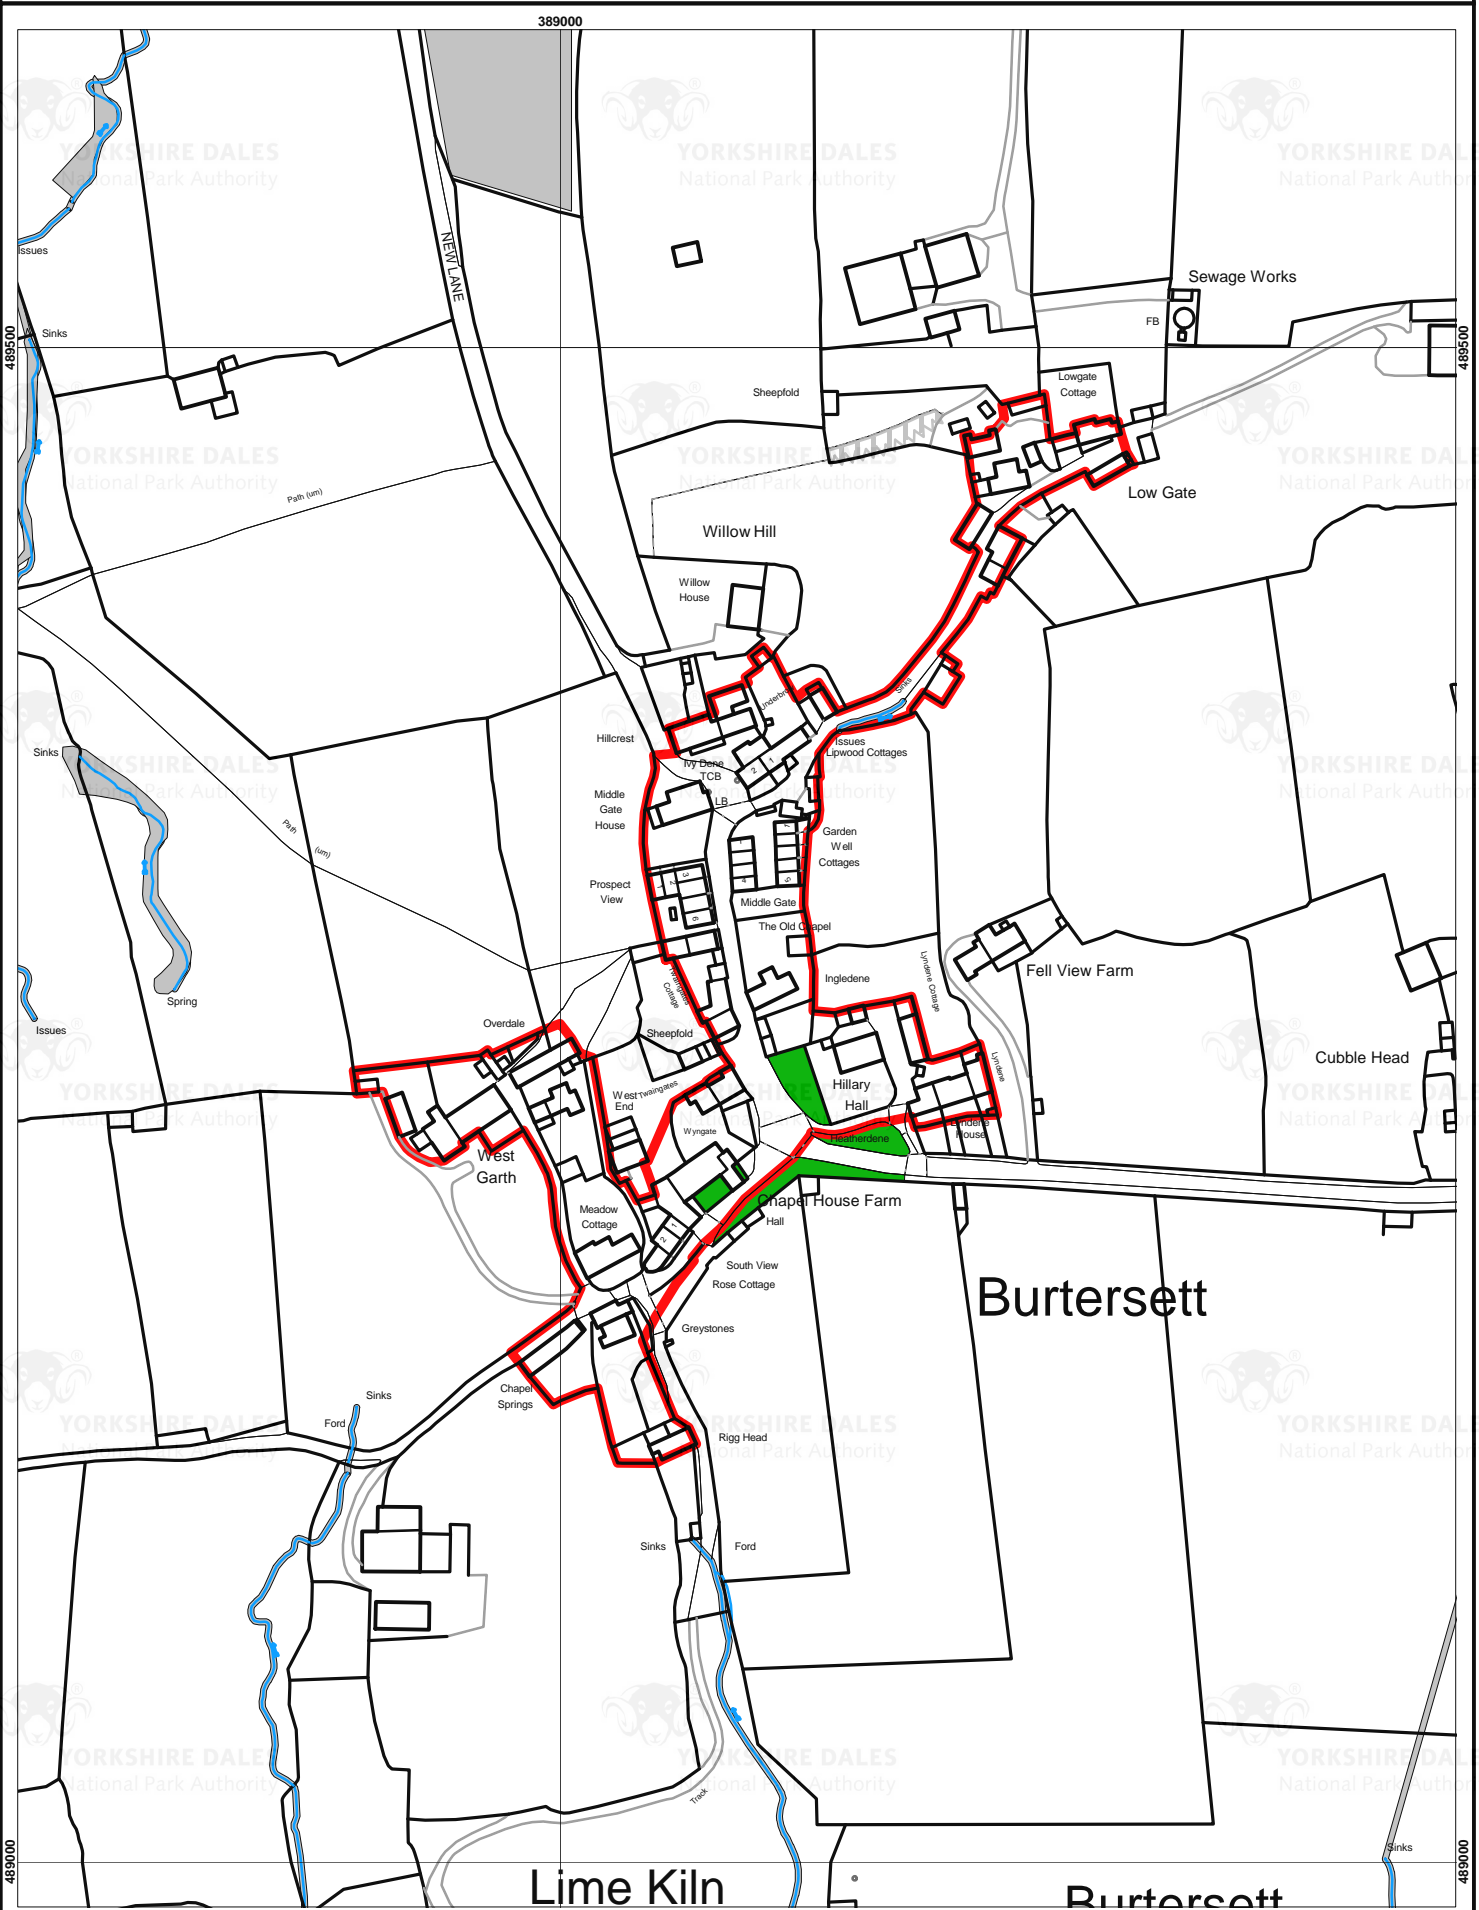

Yorkshire Dales Local Plan

Inset map 14 - Burtersett

Scale 1:2500

Version 2.0

YORKSHIRE DALES
National Park Authority

Lime Kiln

Burtersett

Burtersett