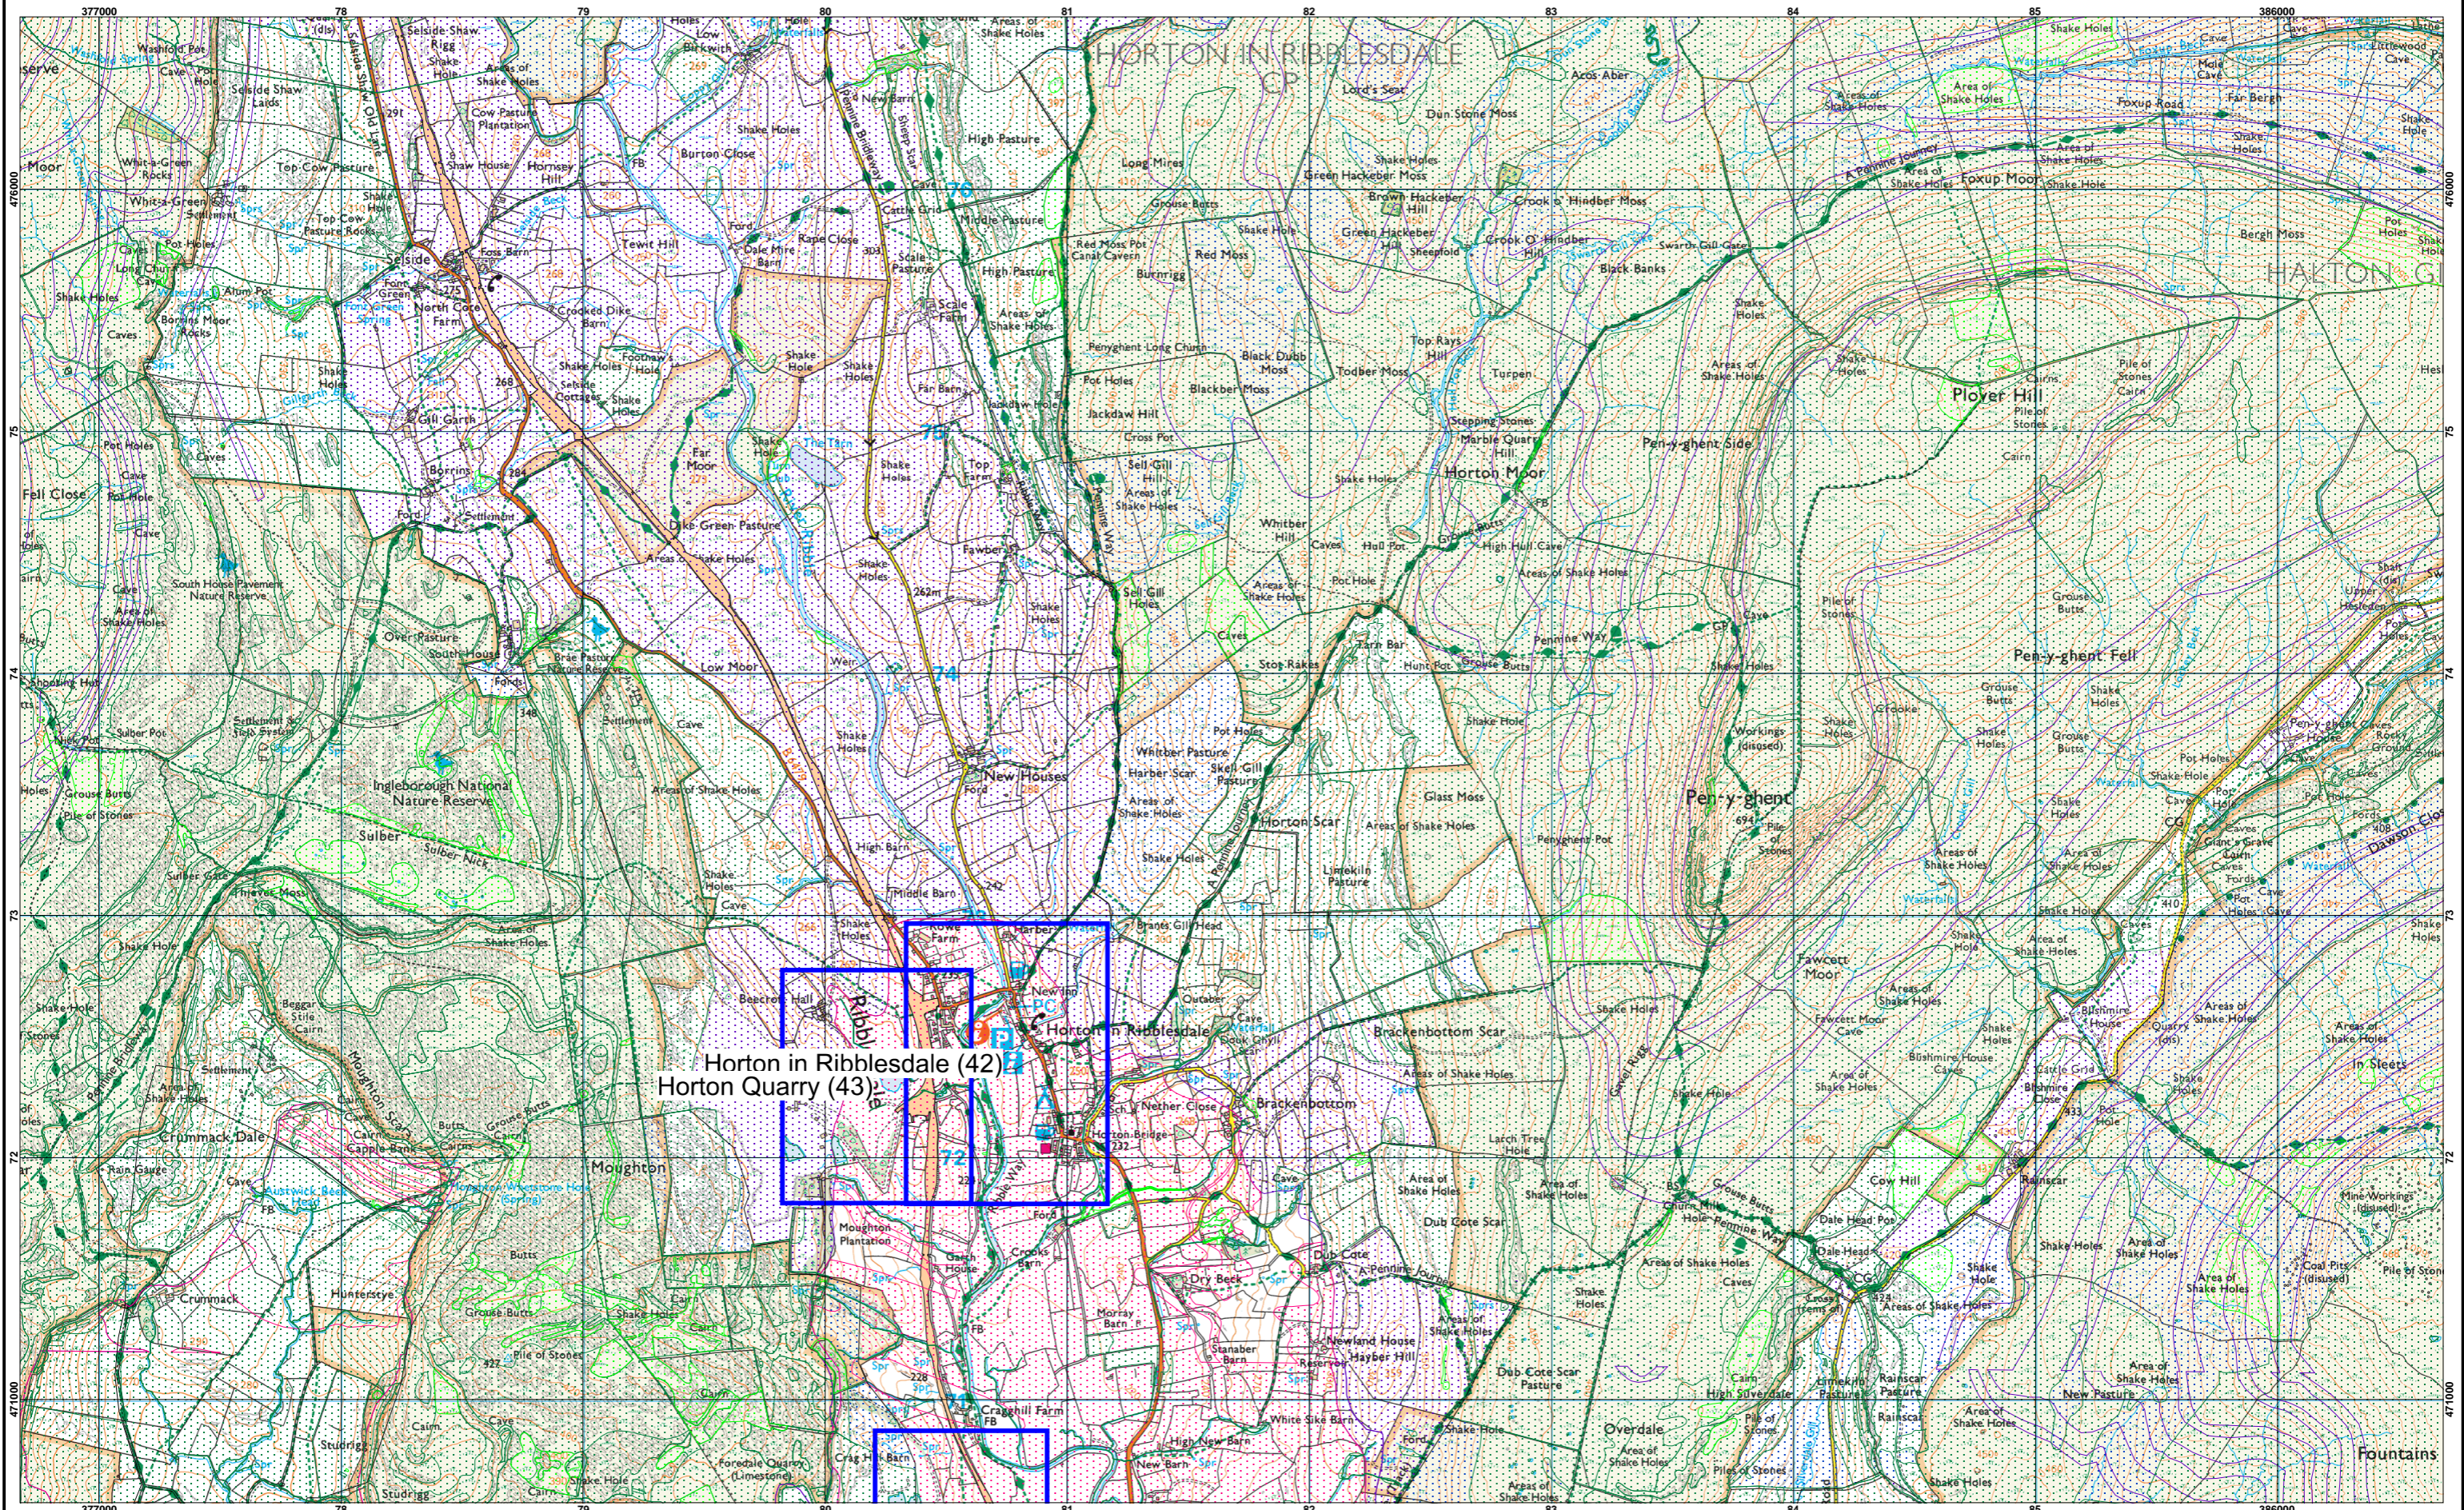

Yorkshire Dales Local Plan

Proposal map 33

Scale 1:25000

Version 2.0

Horton in Ribblesdale (42)
Horton Quarry (43)