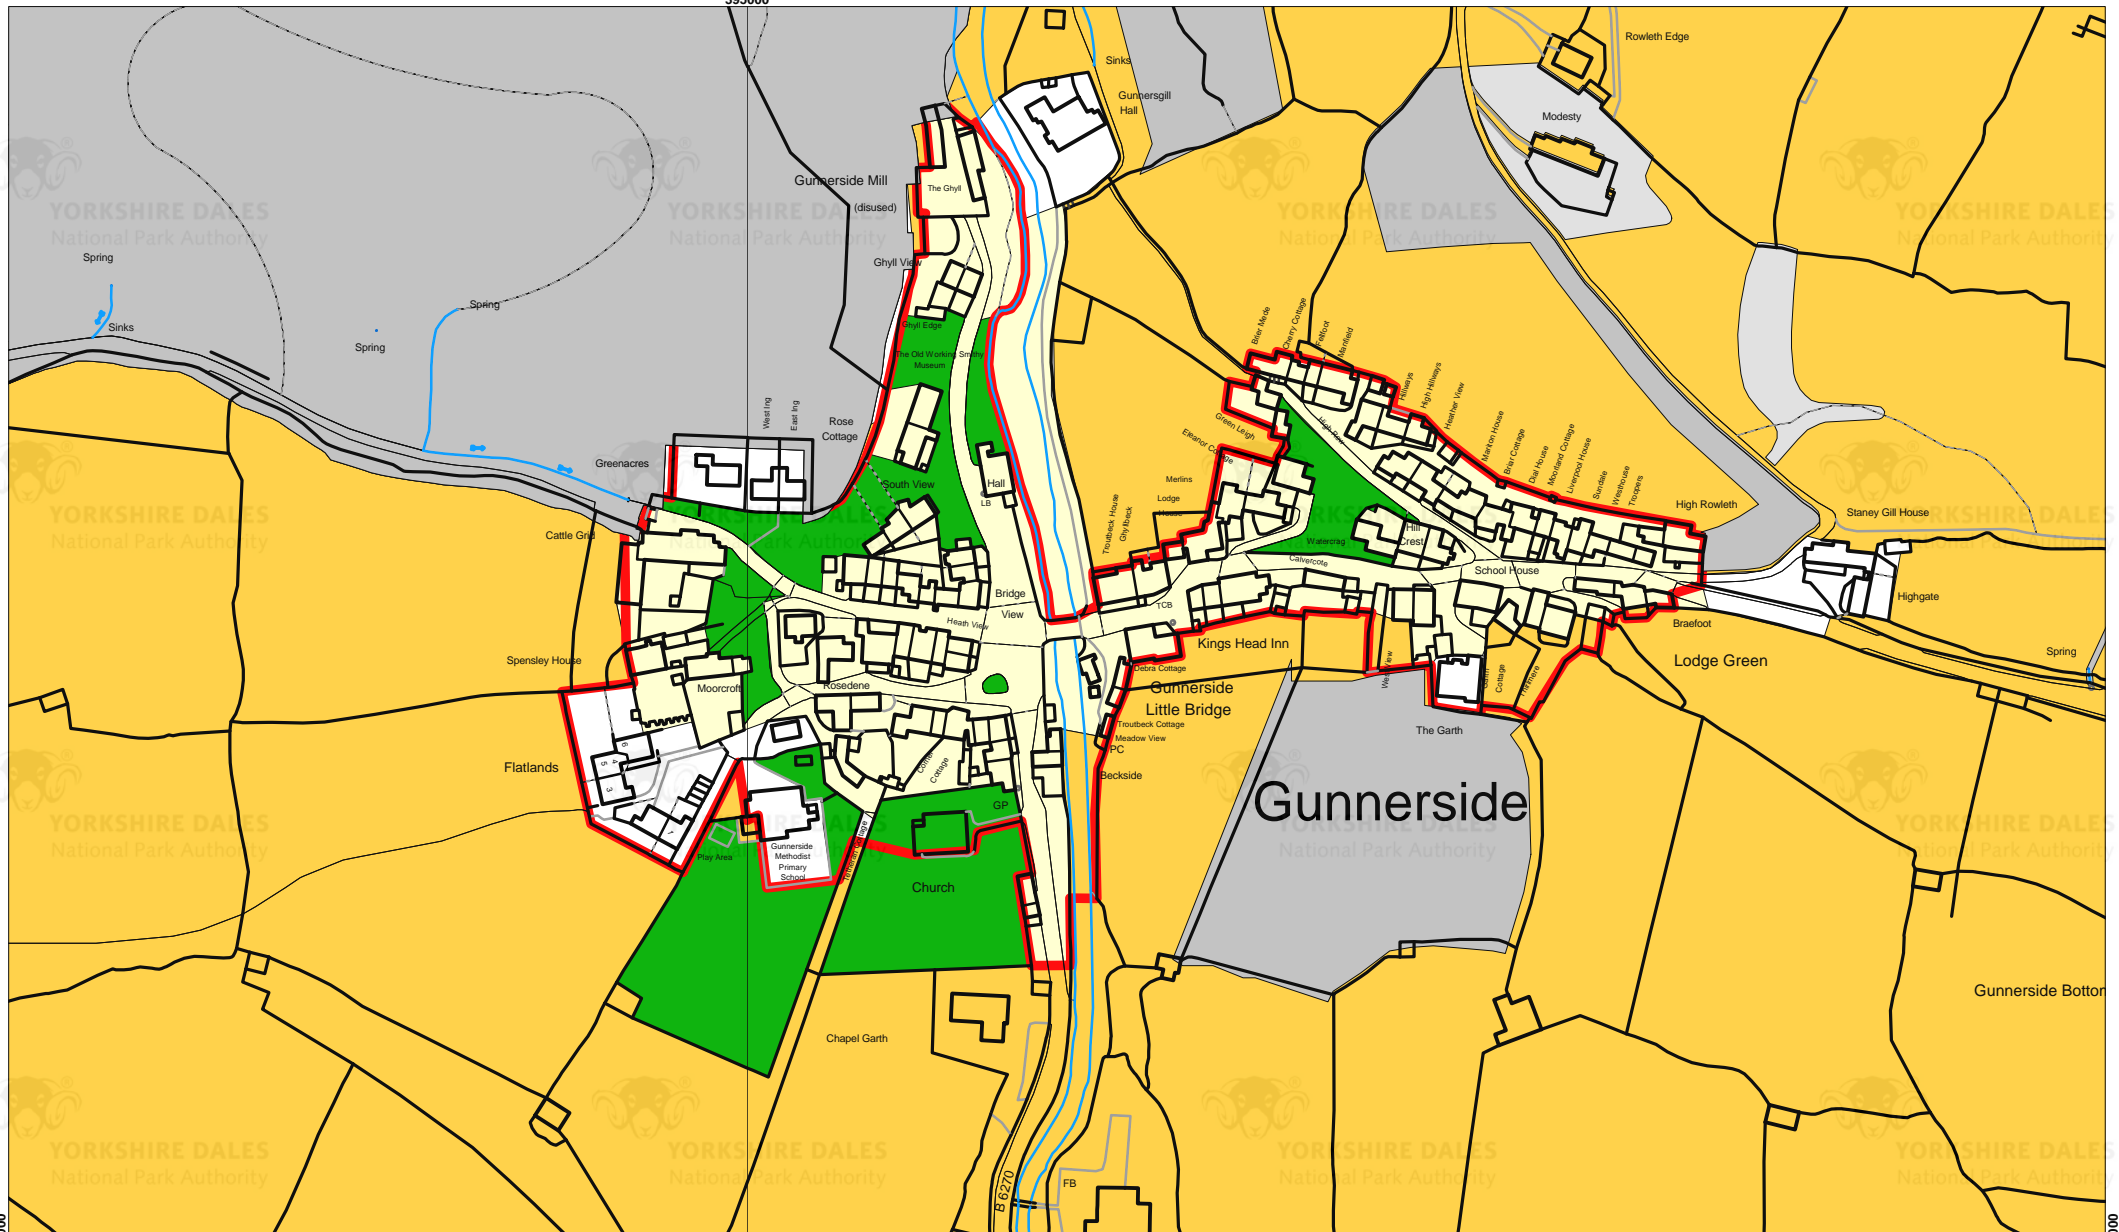

Yorkshire Dales Local Plan

Inset map 35 - Gunnerside

Scale 1:2500

Version 2.0

YORKSHIRE DALES
National Park Authority

498000

395000

498000