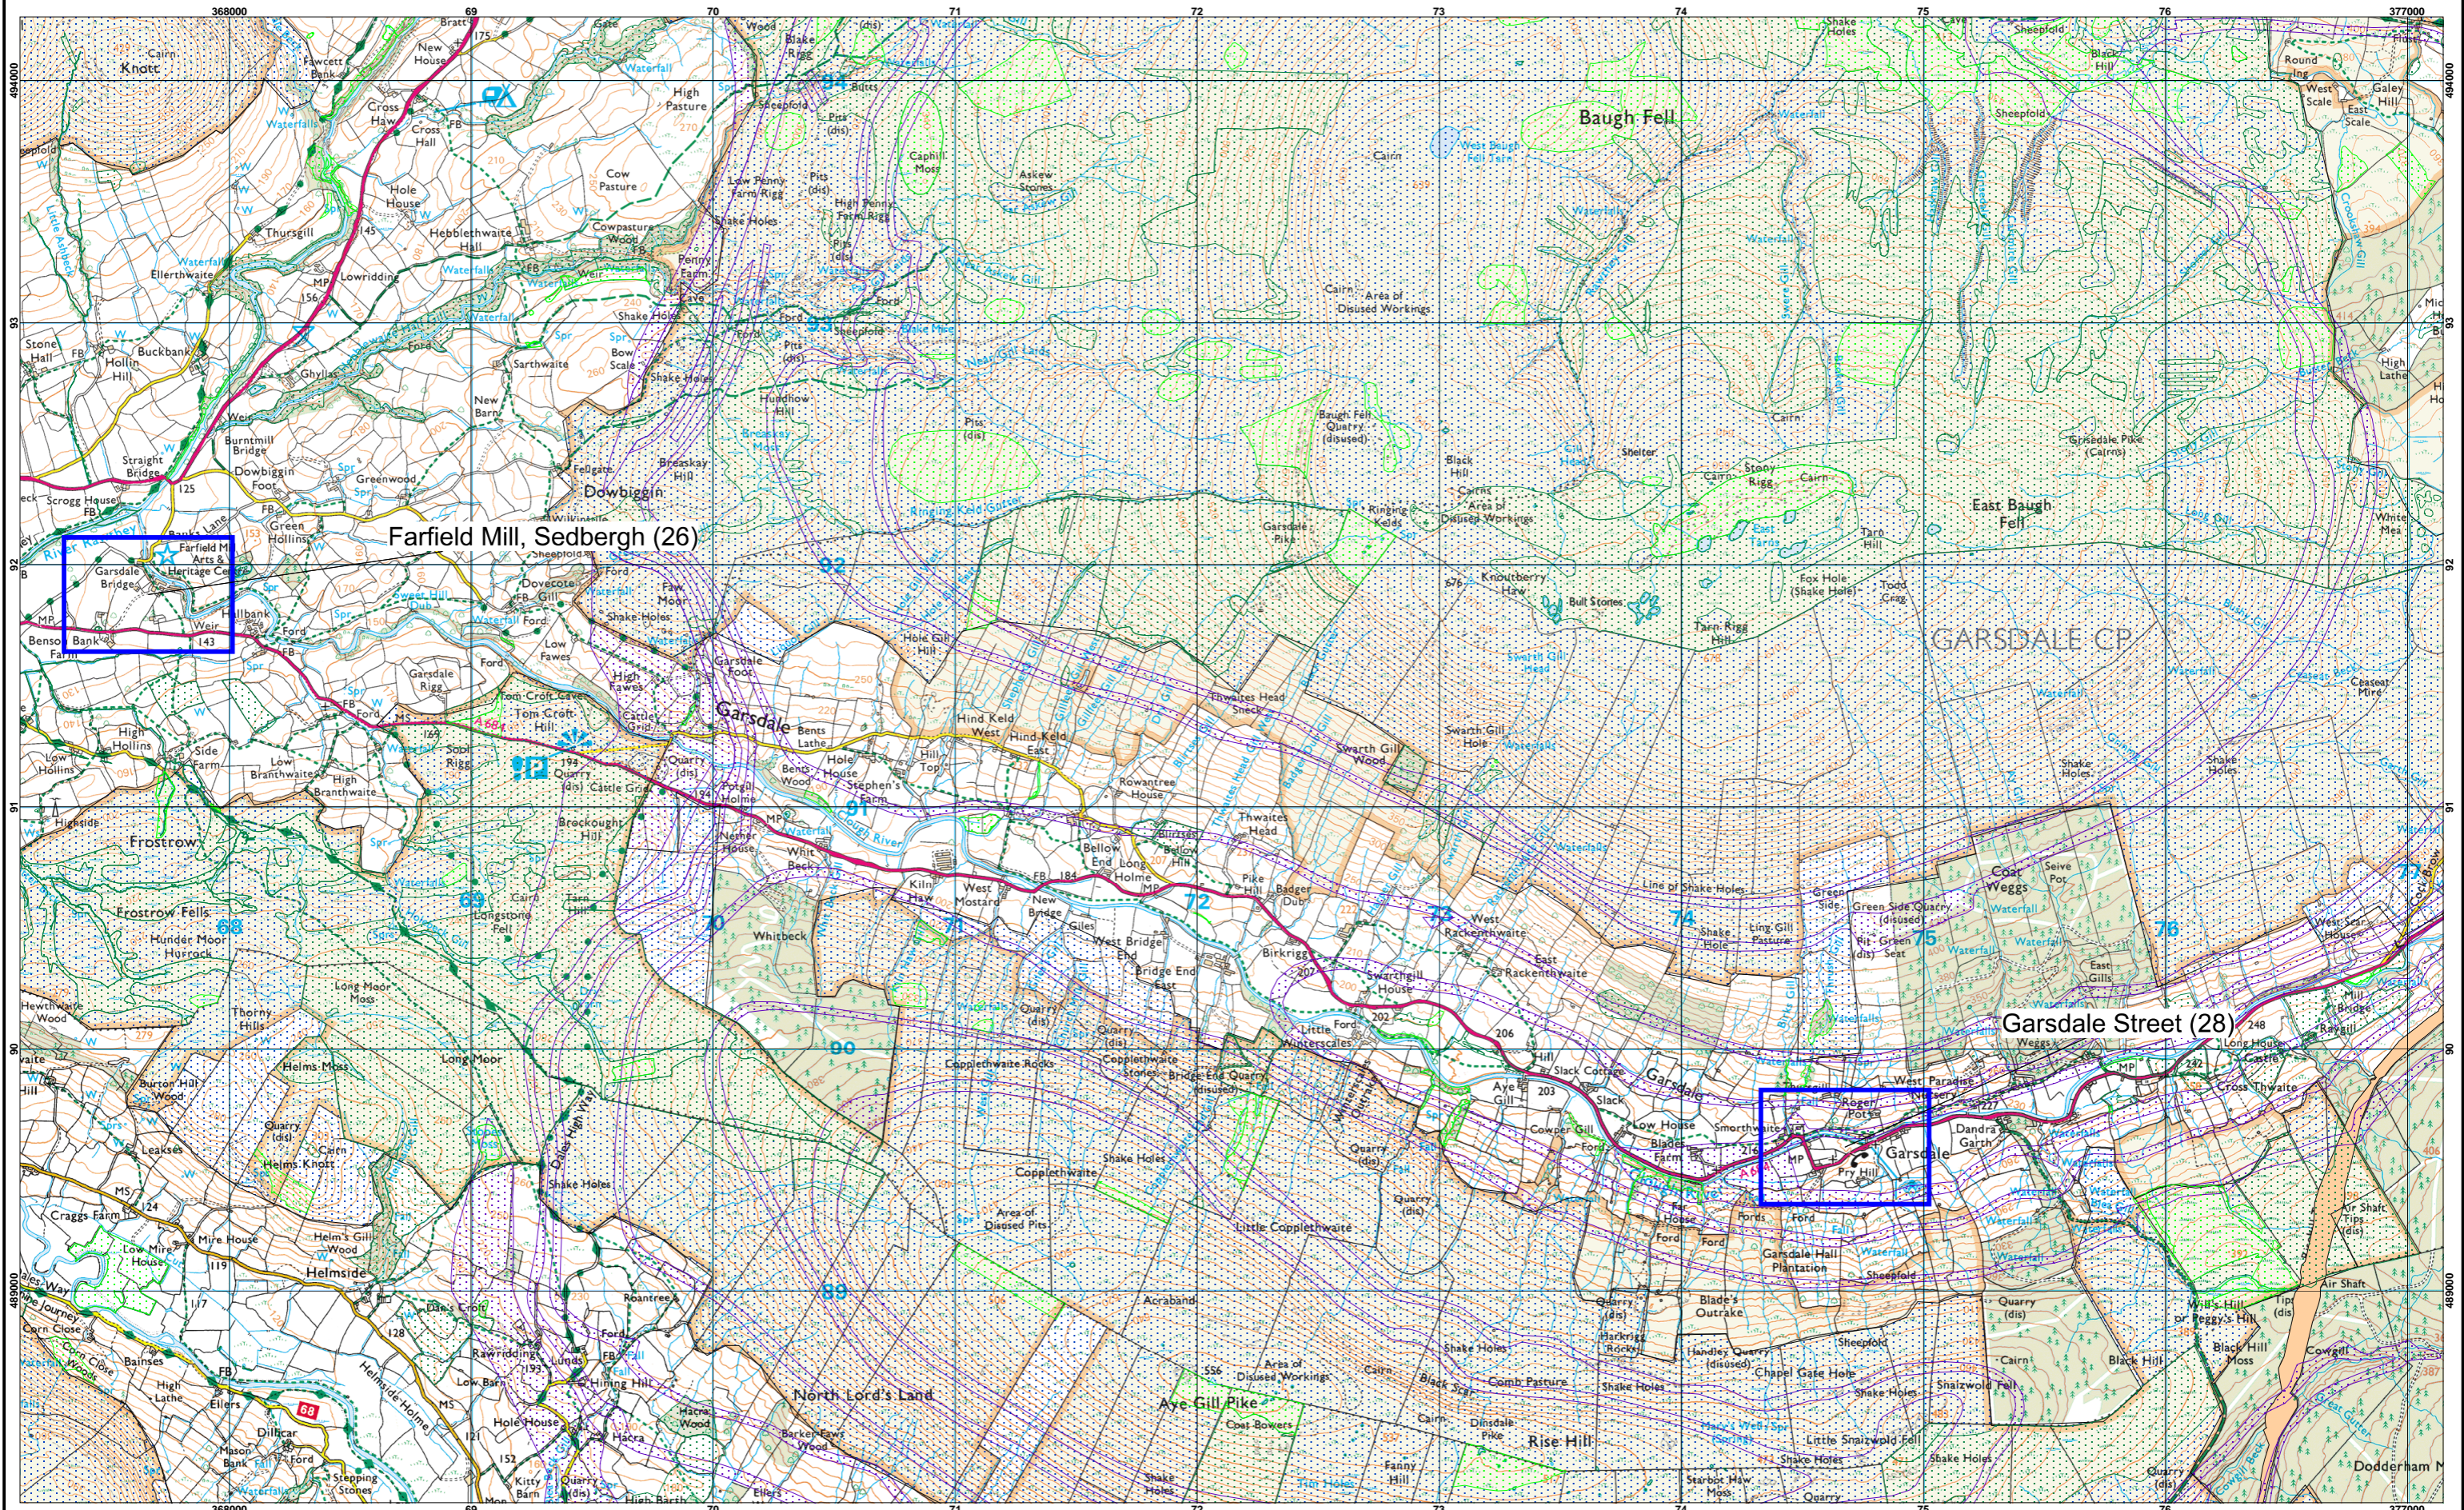

Yorkshire Dales Local Plan

Proposal map 15

Scale 1:25000

Version 2.0

Farfield Mill, Sedbergh (26)

Garsdale Street (28)