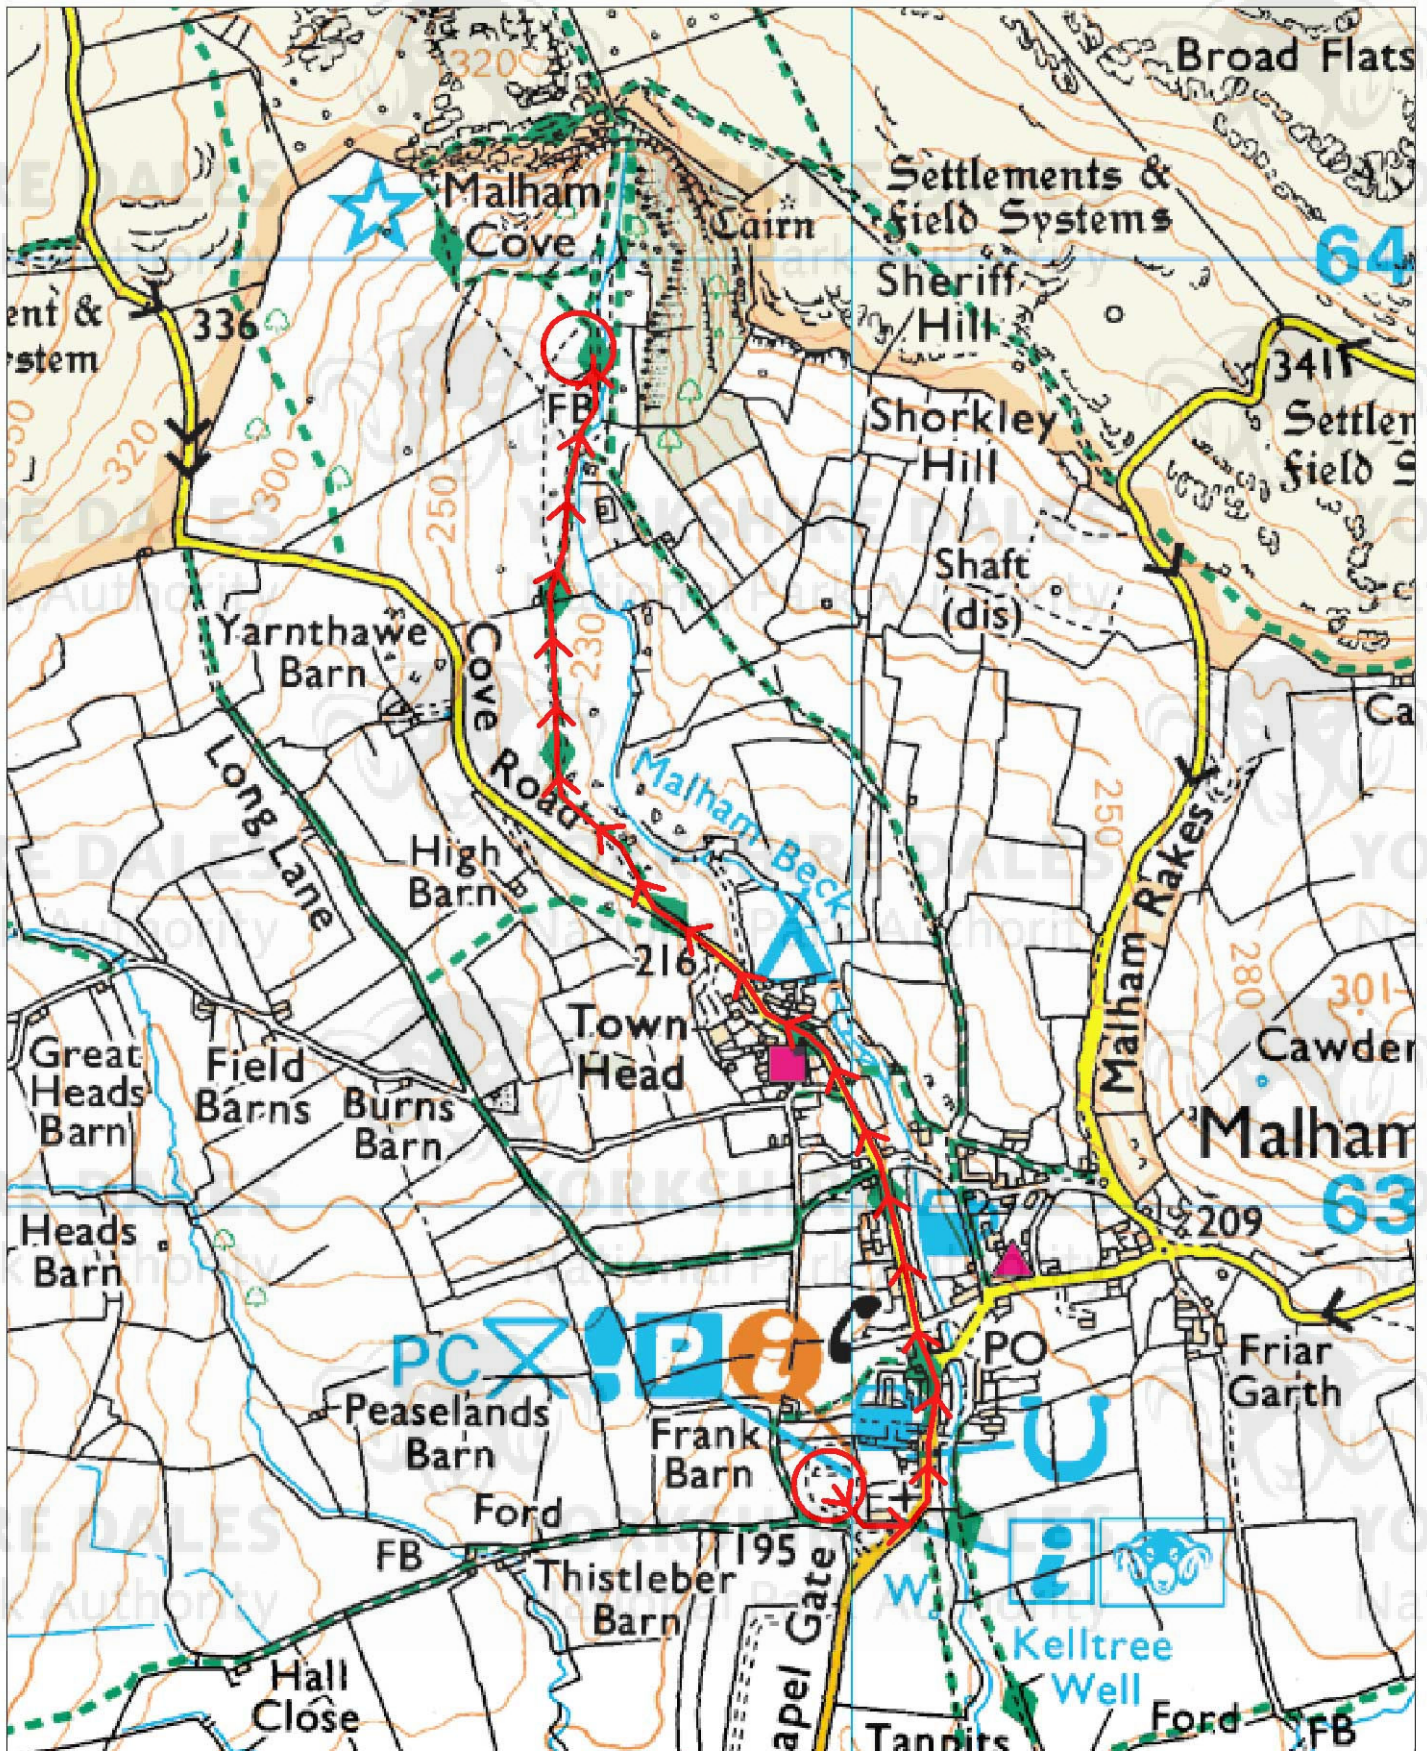

Route to peregrine viewing area

Colvend
Hebden Road
Grassington
Skipton
North Yorkshire
BD23 5LB

Scale 1:8000

Compiled by on 7 March 2008

This map is reproduced from Ordnance Survey material with the permission of Ordnance Survey on behalf of the Controller of Her Majesty's Stationery Office © Crown copyright. Unauthorised reproduction infringes Crown copyright and may lead to prosecution or civil proceedings.

Yorkshire Dales National Park Authority 100023740 2008
Additional information: © Yorkshire Dales National Park Authority